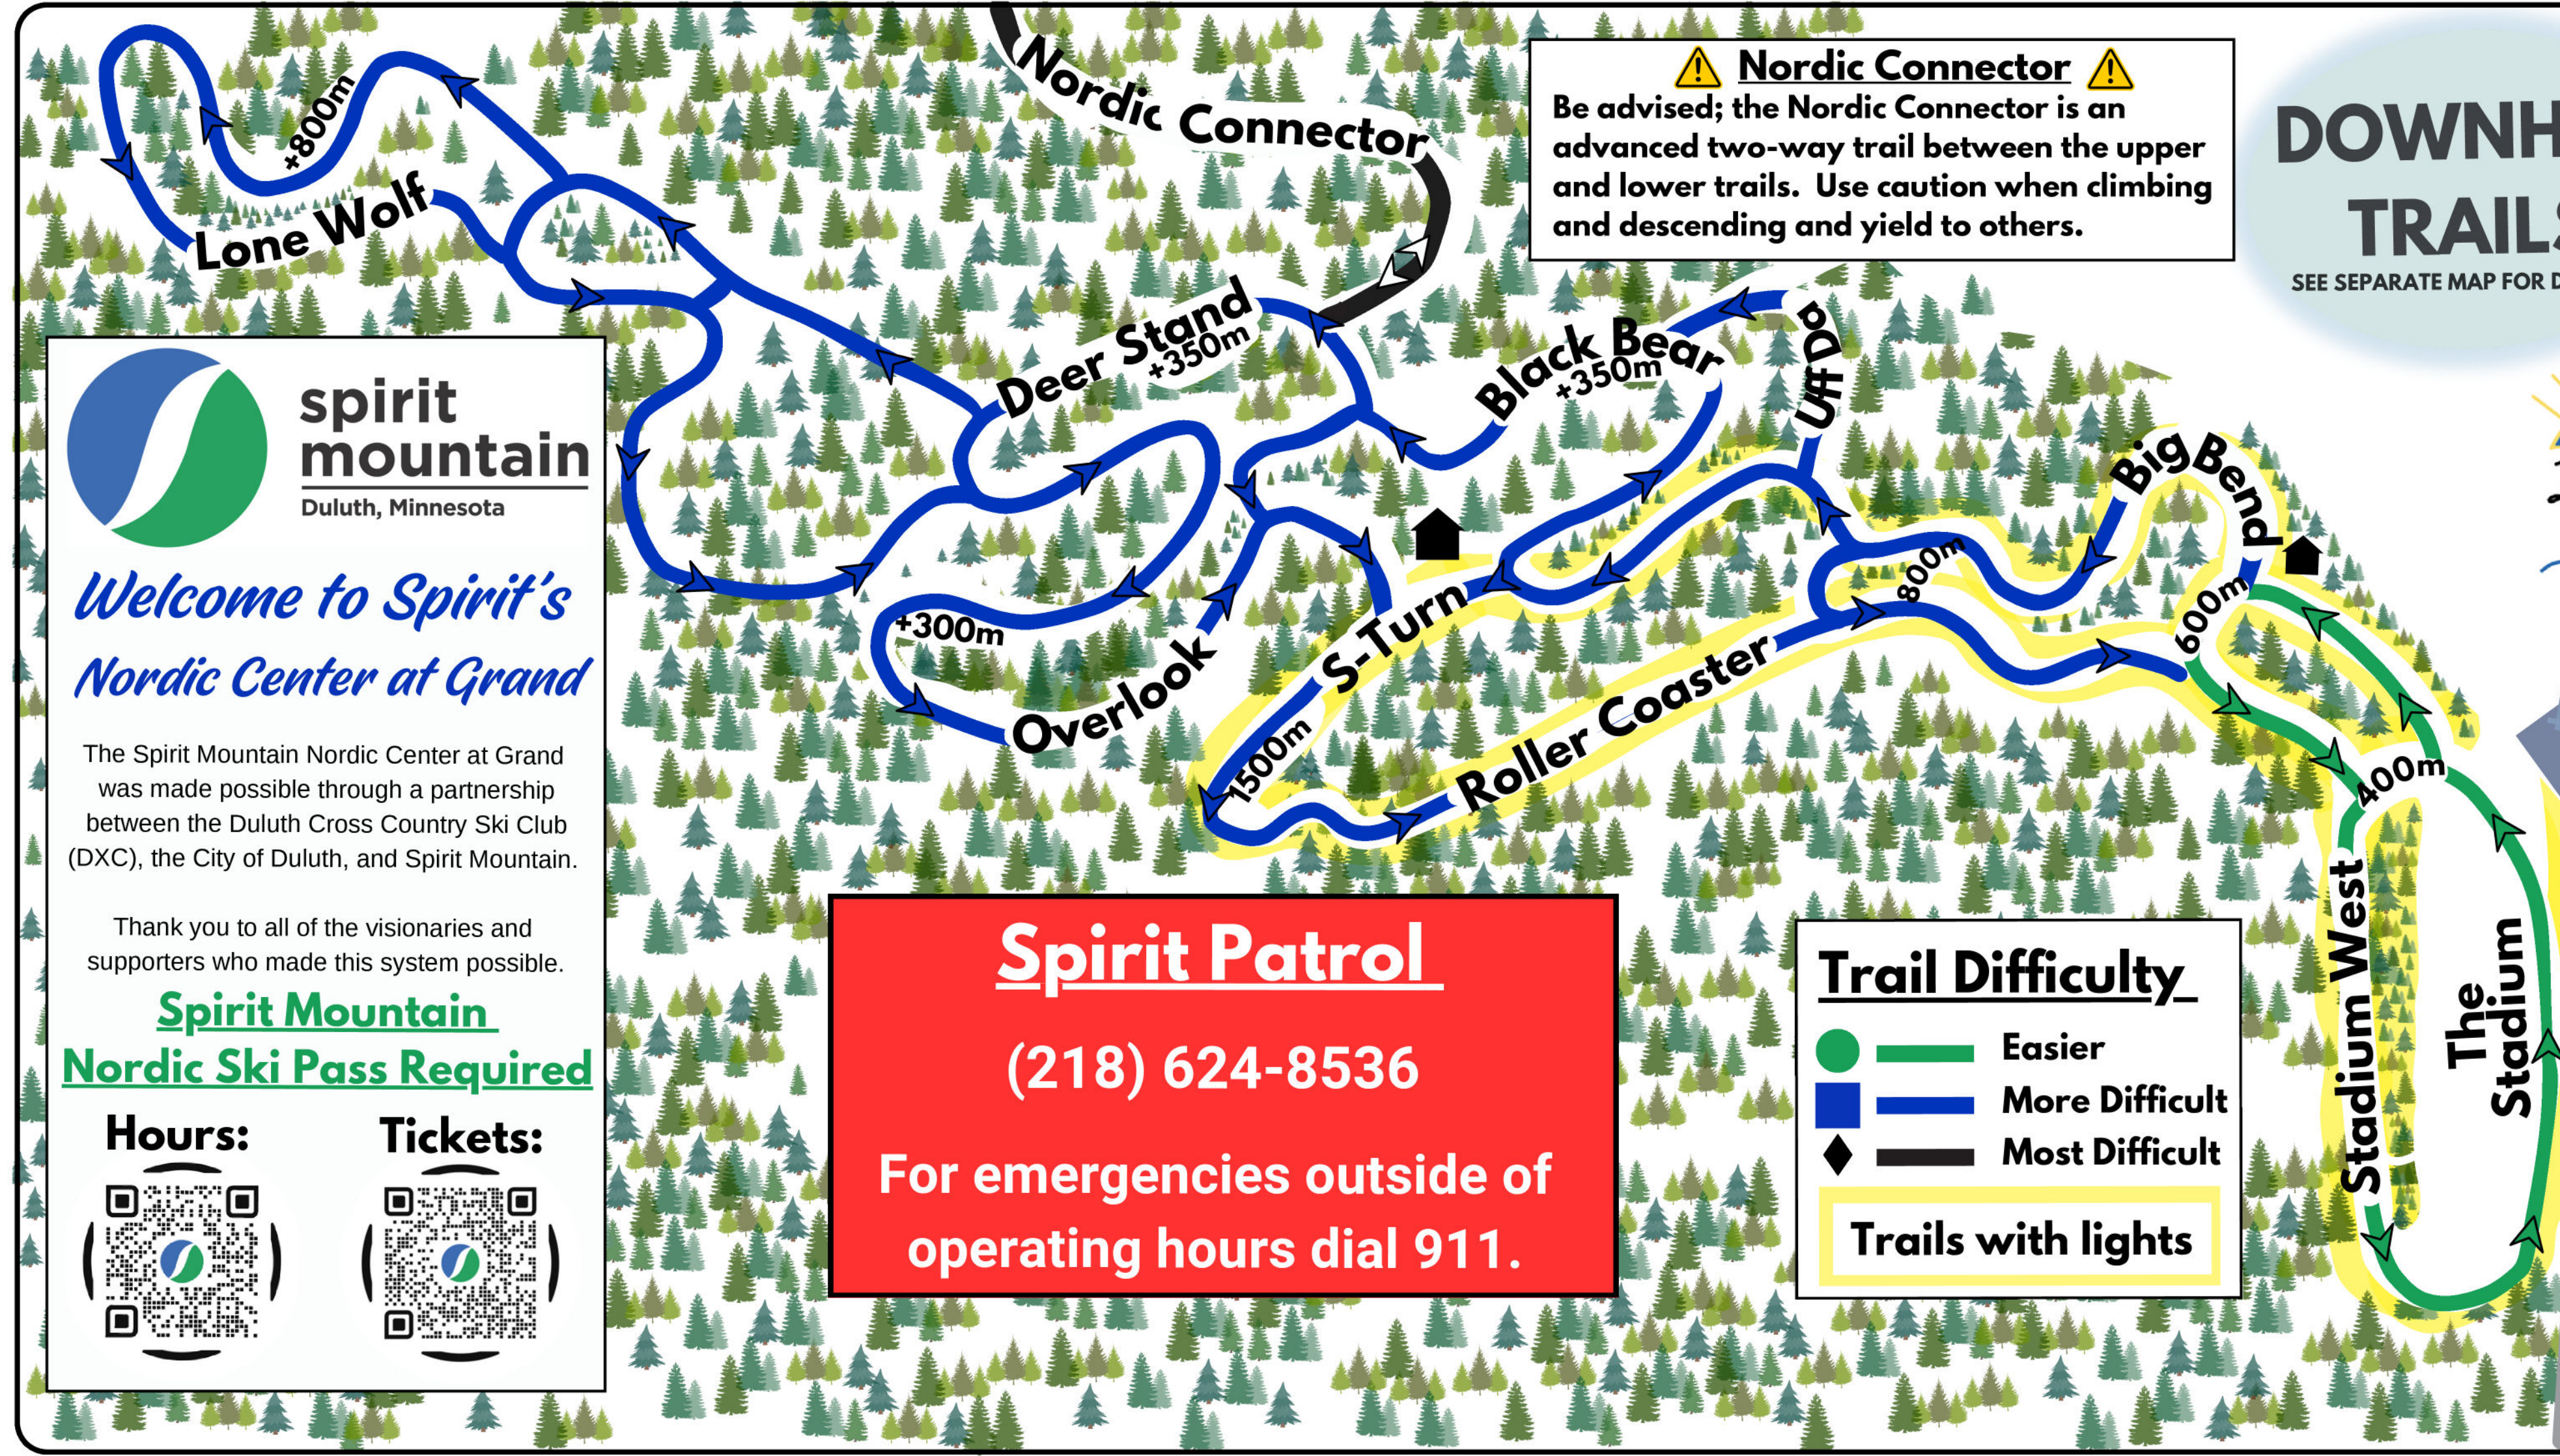

DOWNHILL TRAILS

SEE SEPARATE MAP FOR DETAILS

Grand Avenue Chalet

⚠ Nordic Connector ⚠
 Be advised; the Nordic Connector is an advanced two-way trail between the upper and lower trails. Use caution when climbing and descending and yield to others.

Welcome to Spirit's Nordic Center at Grand

The Spirit Mountain Nordic Center at Grand was made possible through a partnership between the Duluth Cross Country Ski Club (DXC), the City of Duluth, and Spirit Mountain.

Thank you to all of the visionaries and supporters who made this system possible.

Spirit Mountain Nordic Ski Pass Required

Hours:

Tickets:

Spirit Patrol
 (218) 624-8536
 For emergencies outside of operating hours dial 911.

Trail Difficulty

- — Easier
- — More Difficult
- ◆ — Most Difficult

Trails with lights