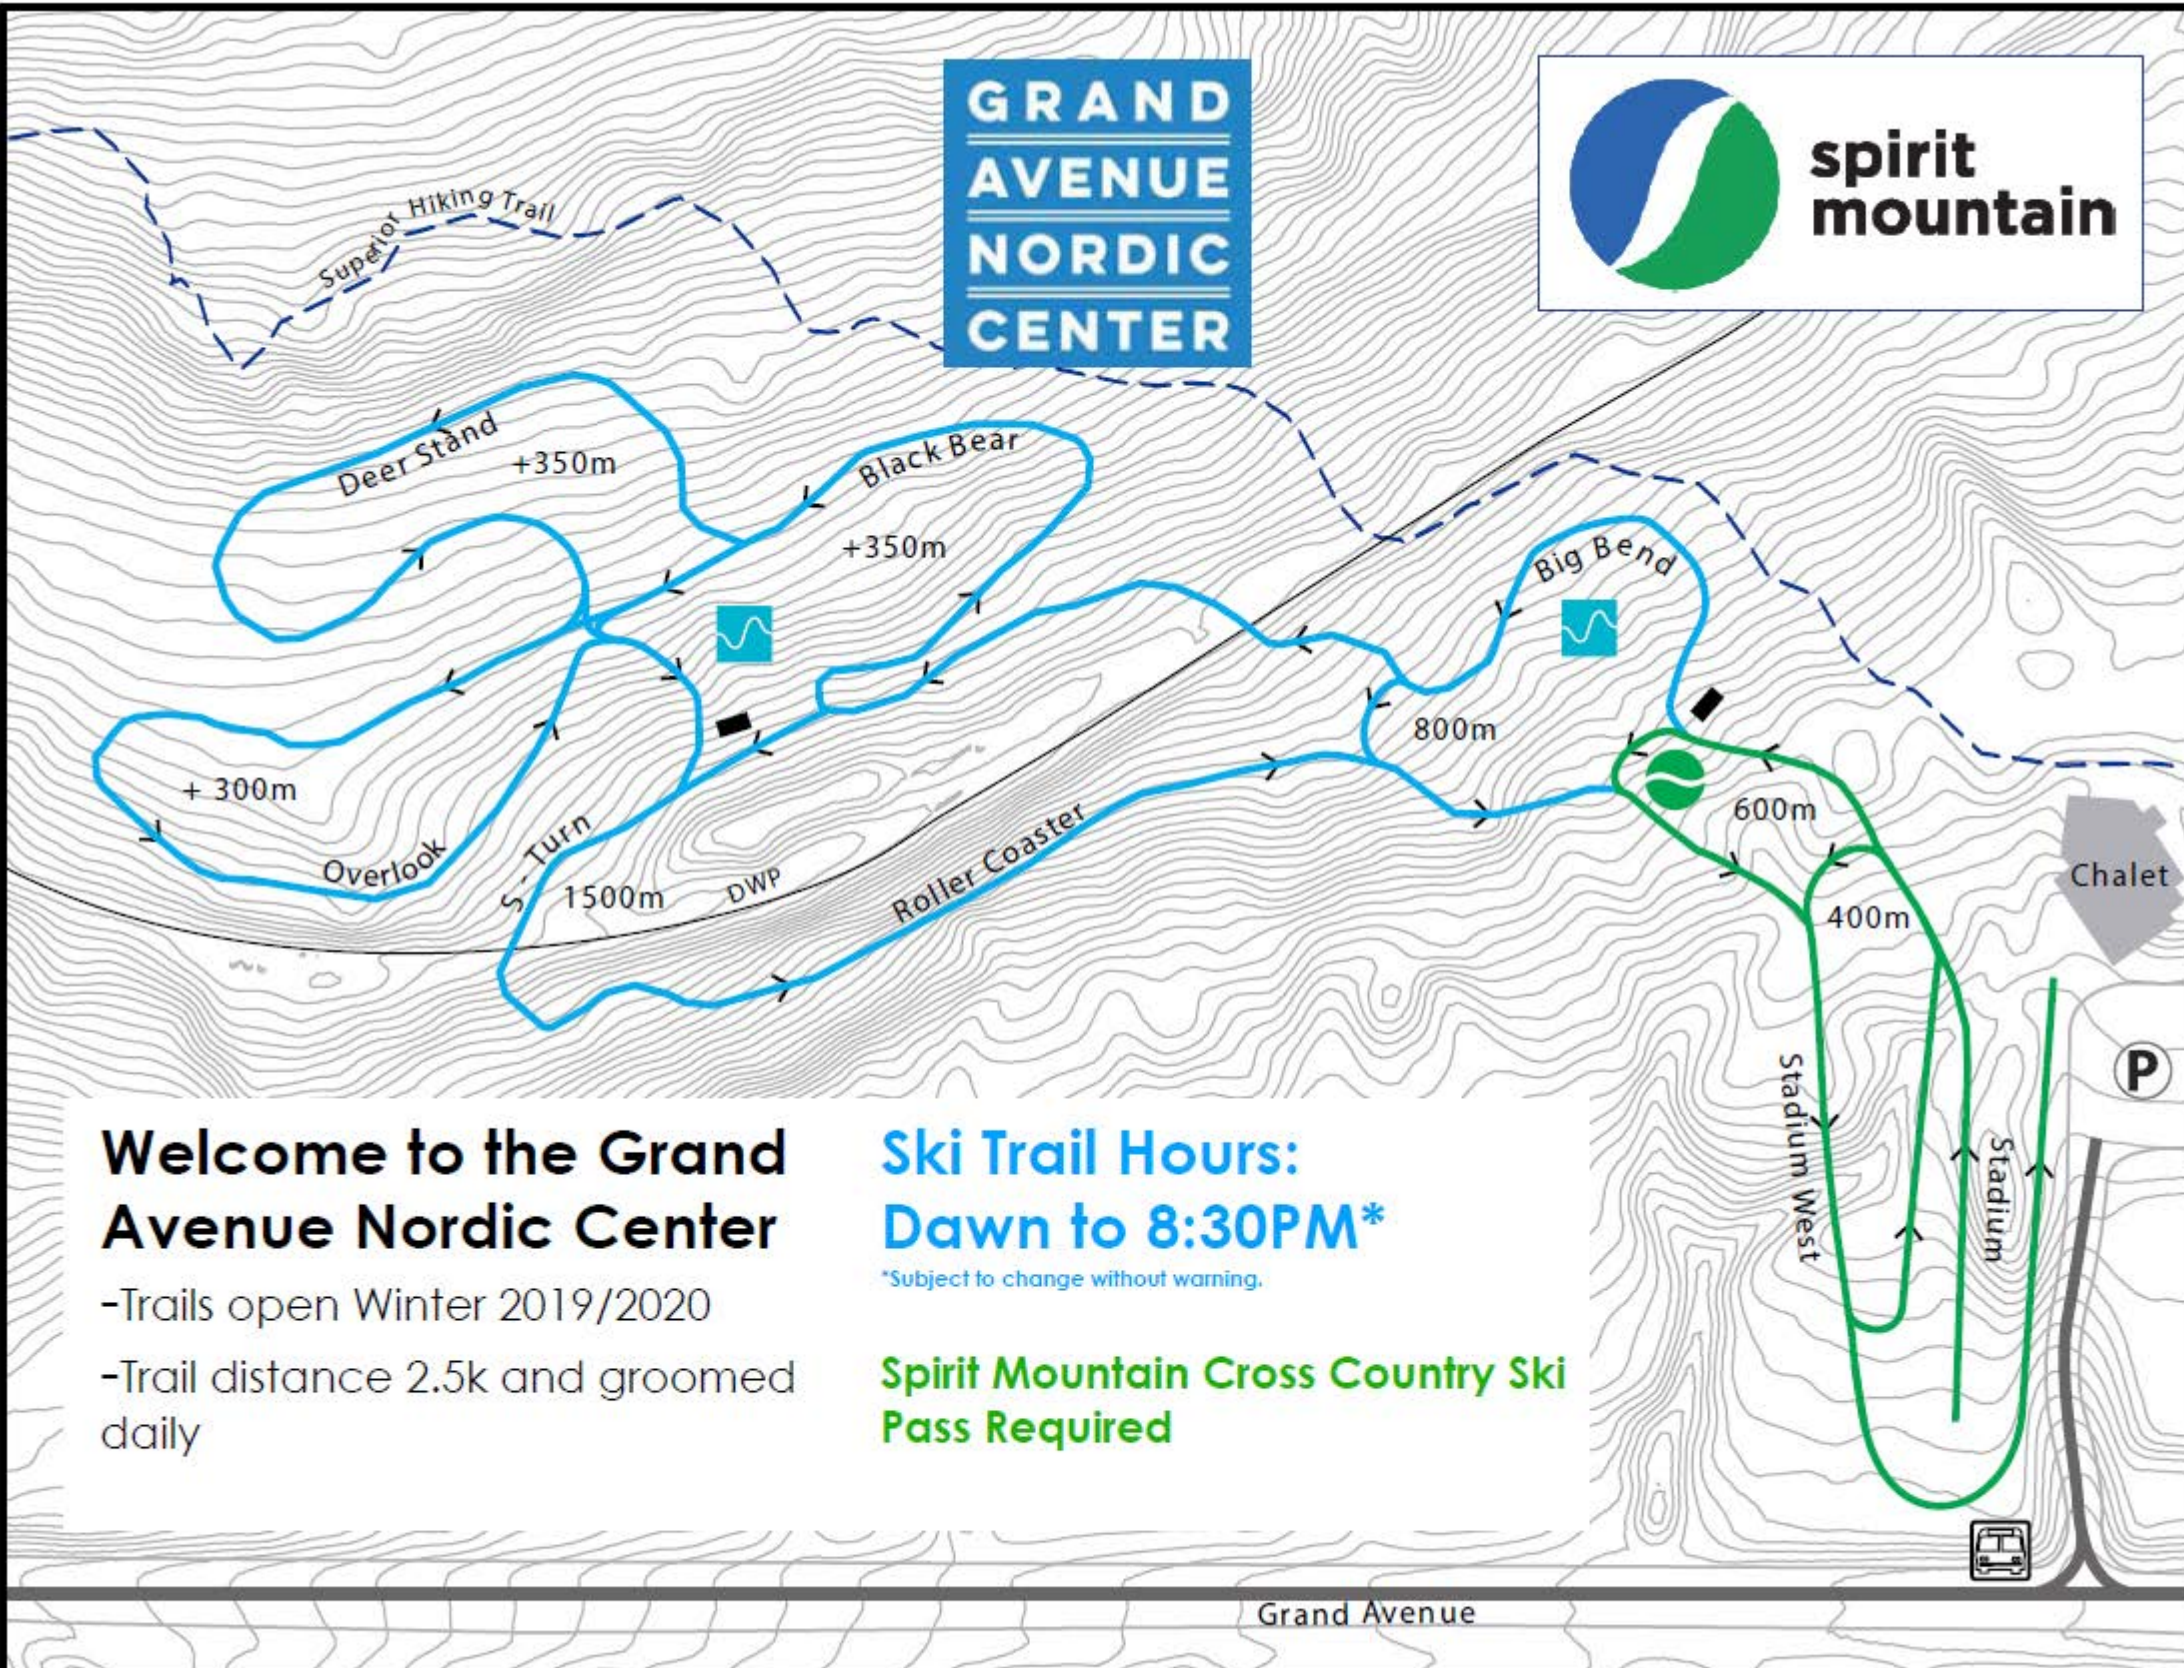

GRAND AVENUE NORDIC CENTER

Welcome to the Grand Avenue Nordic Center

- Trails open Winter 2019/2020
- Trail distance 2.5k and groomed daily

Ski Trail Hours: Dawn to 8:30PM*

*Subject to change without warning.

Spirit Mountain Cross Country Ski Pass Required